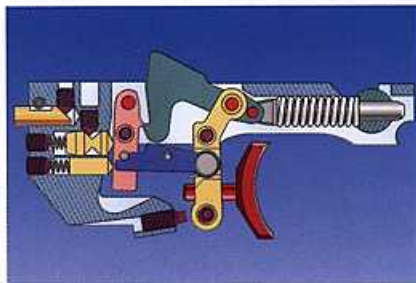

Druckpunkt-Abzugseinrichtung

Bei dieser Abzugseinrichtung sind Vorzug und Druckpunkt stufenlos einstellbar, ebenso wie der Abzugsweg, der Triggerstop sowie Position und Winkel der Fingerlage. Zudem lässt sich der Abzug der GSP Expert blitzschnell wechseln.